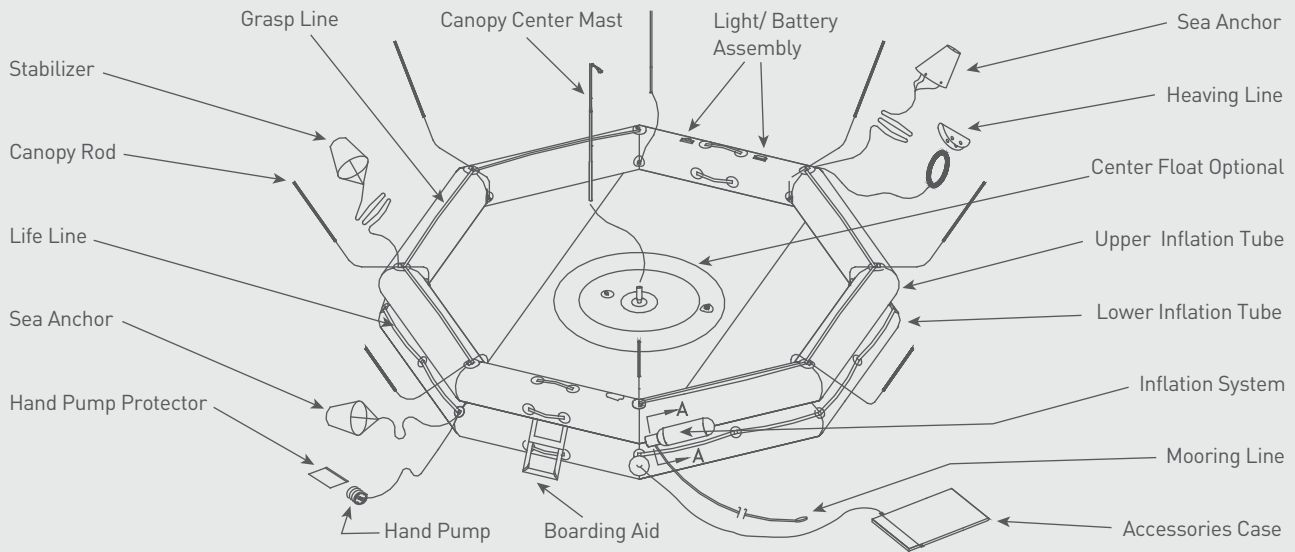

USA HEADQUARTERS
5502 NW 37TH AVENUE
MIAMI, FLORIDA 33142 USA
MAIN +305.871.4050 FAX +305.637.8632

GLOBAL SALES OFFICE
THE LOFTS, BUILDING 1-A FLOOR 2, OFFICE 201
DUBAI MEDIA CITY, DUBAI, UAE
MAIN +971.4.375.3471 FAX +971.4.439.3590

WWW.EAMWORLDWIDE.COM
INFO@EAMWORLDWIDE.COM